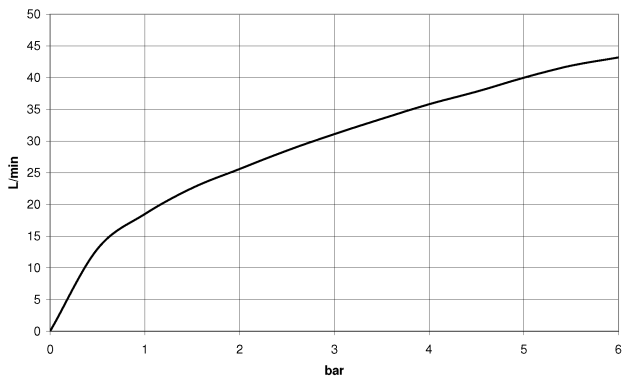

Bathtub - MEM

Deck valve counter-clockwise closing hot - polished chrome

Article number: 20 000 783-00

- 1-1/4" hole diameter
- Flange 2-3/8" x 2-3/8"
- (ADA)

polished chrome

Dimensional drawing

All dimensions in mm / inch = mm x 0,0394

Bathtub - MEM

Deck valve counter-clockwise closing hot - polished chrome

Article number: 20 000 783-00

Flow rate chart

Bathtub - MEM

Deck valve counter-clockwise closing hot - polished chrome

Article number: 20 000 783-00