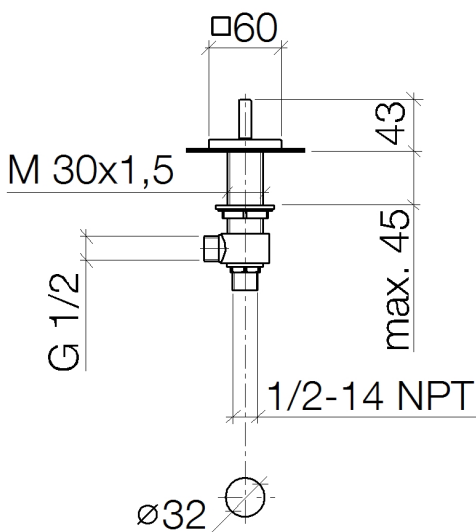

Bathtub - MEM

Deck valve counter-clockwise closing hot - polished chrome

Article number: 20 000 783-00

- 1-1/4" hole diameter
- Flange 2-3/8" x 2-3/8"
- (ADA)

polished chrome

Dimensional drawing

All dimensions in mm / inch = mm x 0,0394

Bathtub - MEM

Deck valve counter-clockwise closing hot - polished chrome

Article number: 20 000 783-00

Flow rate chart

Bathtub - MEM

Deck valve counter-clockwise closing hot - polished chrome

Article number: 20 000 783-00