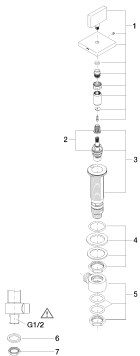

Bathtub - MEM

Deck valve counter-clockwise closing hot - polished chrome

Article number: 20 000 783-00

- 1-1/4" hole diameter
- Flange 2-3/8" x 2-3/8"
- (ADA)

polished chrome

Dimensional drawing

All dimensions in mm / inch = mm x 0,0394

Bathtub - MEM

Deck valve counter-clockwise closing hot - polished chrome

Article number: 20 000 783-00

Flow rate chart

Bathtub - MEM

Deck valve counter-clockwise closing hot - polished chrome

Article number: 20 000 783-00

Spare parts list

Number	Item Number	Designation	Number of units
--------	-------------	-------------	-----------------